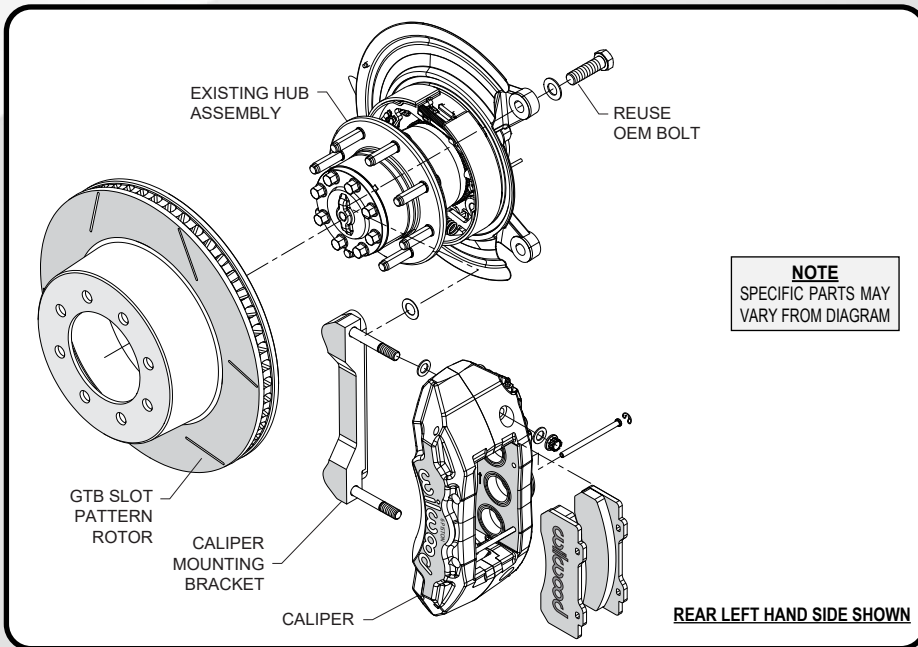

TYPICAL INSTALLATION CONFIGURATION

| 2014-2020 RAM 2500/3500 Front Big Brake Kits