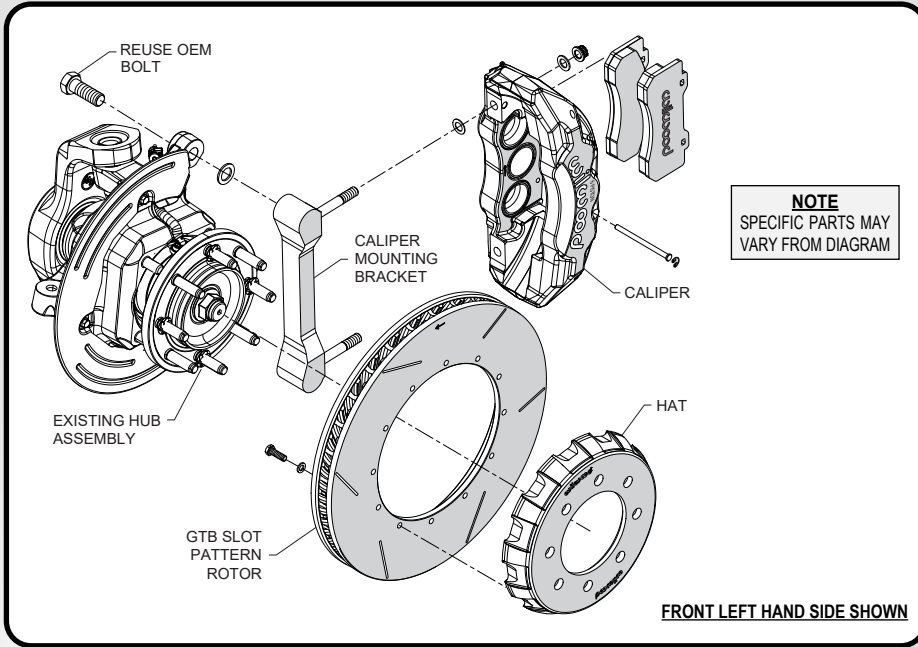

wilwood

DISC BRAKES

RAM 2500/3500 TRUCKS

2014-2023

TX6R BIG BRAKE KITS