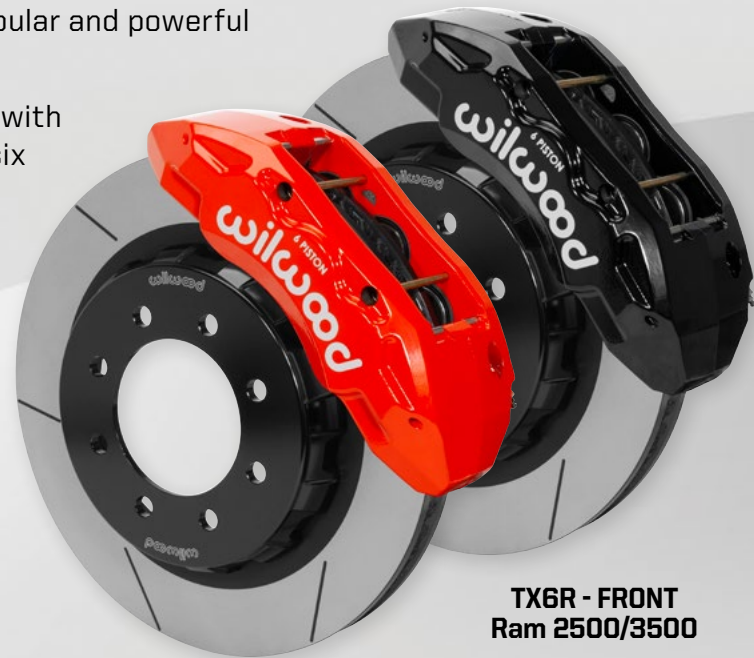

Bolt-on brake kits replace OE twin-piston sliding calipers with Wilwood's rigid forged aluminum **Tactical Xtreme TX6R** six piston calipers. Rotors over an inch larger in diameter provide increased brake torque and thermal capacity.

Designed to fit most 20" and larger wheels on the Ram 2500 and 3500 trucks for off-roading, hauling, towing, and heavy-duty highway use.

KIT FEATURES:

- Same Wilwood components used on tactical armored vehicles up to 14,000 lbs GVWR
- Greater brake torque and more thermal stability from larger rotors; stainless steel pistons; large pad volume

CALIPERS: TX6R

- Stress-flow forged aluminum **Tactical Xtreme TX6R** calipers with reinforced end bridges for increased rigidity
- Six pistons with differential bores for smoother engagement and more even pad wear
- Volume-matched to be fully compatible with the factory master cylinder, ABS and electronic controls
- Available in gloss red or black powder coat, 24 other color options available (additional charges apply)

ROTORS: GTB SLOTTED

- Big 16.00" military-grade **Spec37** iron alloy rotors
- Shed heat quickly with 60 curved internal vanes expelling hot air
- Black E-coat protection throughout with **GTB** slotted face

BRAKE PADS: BP-Q

- Fade-resistant **SmartPad BP-Q** compound brake pads included (additional compounds available)

INSTALLATION PARTS:

- Stainless steel Flexlines and premium-grade hardware included

TX6R - FRONT
Ram 2500/3500