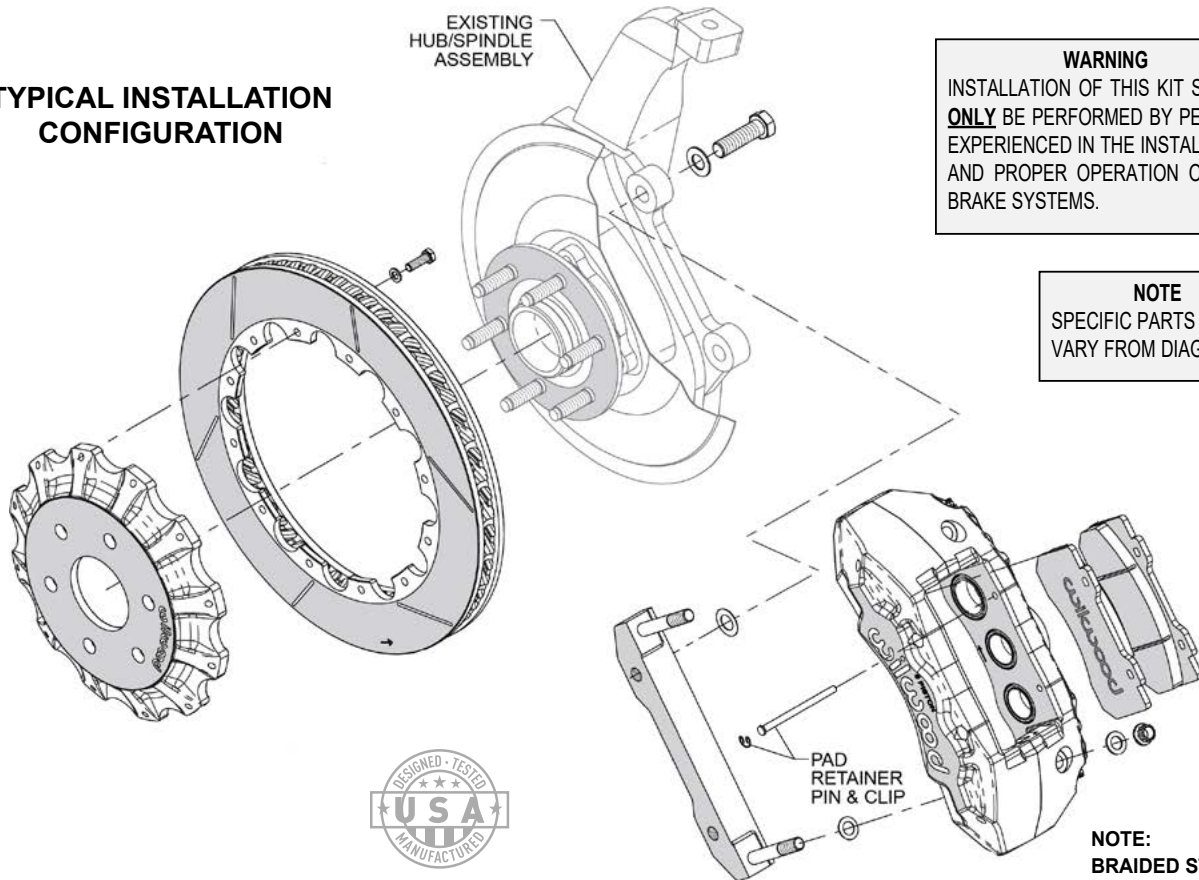

TYPICAL INSTALLATION CONFIGURATION

LEFT HAND
SIDE SHOWN

WARNING
INSTALLATION OF THIS KIT SHOULD **ONLY** BE PERFORMED BY PERSONS EXPERIENCED IN THE INSTALLATION AND PROPER OPERATION OF DISC BRAKE SYSTEMS.

NOTE
SPECIFIC PARTS MAY VARY FROM DIAGRAM

NOTE:
BRAIDED STAINLESS STEEL FLEXLINE HOSE KIT NOT SHOWN

ORDERING INFO: PH: 805.388.1188 • FAX: 805.388.4938 • wilwood.com • info@wilwood.com

PART NUMBER	DESCRIPTION	CALIPER TYPE	CALIPER FINISH	ROTOR TYPE	ROTOR SIZE
140-17389	Kit, Front TX6R Ram 1500 TRX 2021-22	Tactical Xtreme 6R	Black Powder Coat	GT Slotted	16.00" x 1.38"
140-17389-R	Kit, Front TX6R Ram 1500 TRX 2021-22	Tactical Xtreme 6R	Red Powder Coat	GT Slotted	16.00" x 1.38"