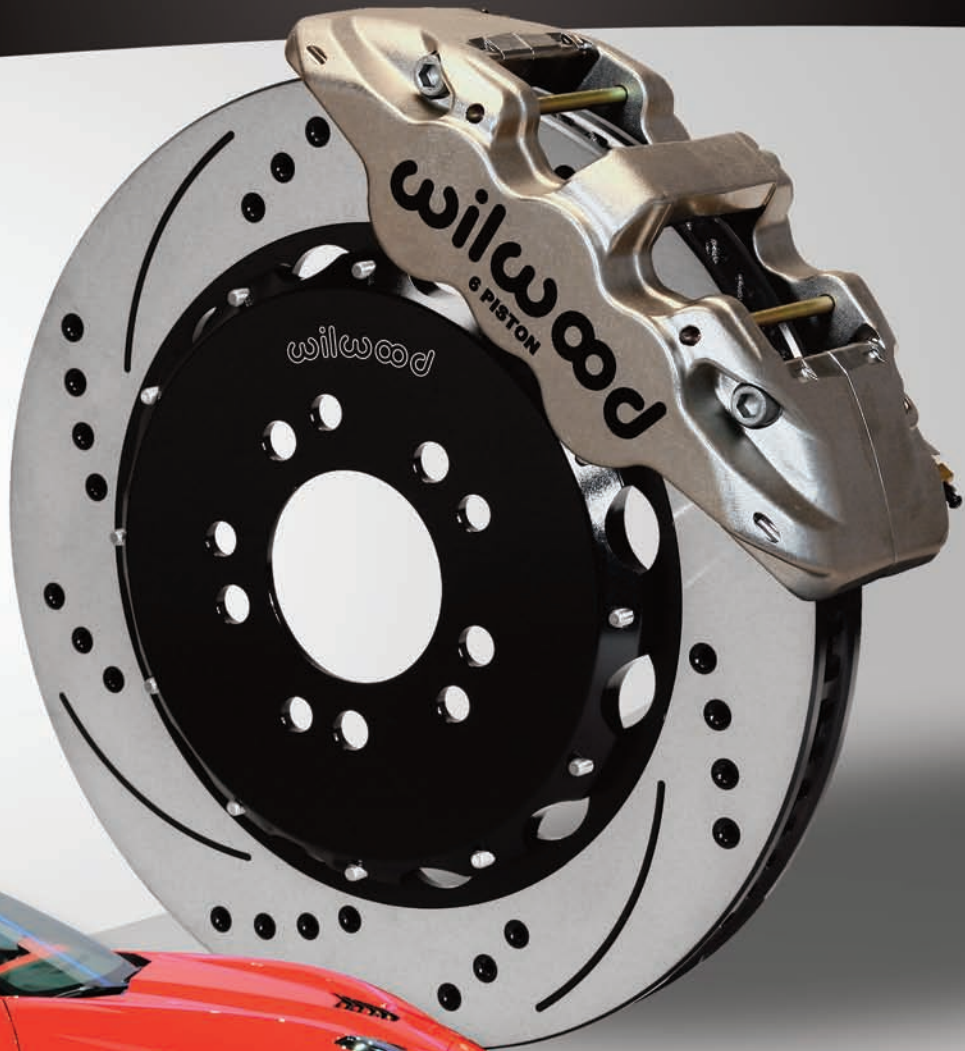

C7 CORVETTE • 2014-PRESENT FRONT AEROLITE 6R BRAKE KIT

Aerolite 6R Front Brake kits for the C7 Chevrolet Corvette combine cutting edge technology with high-tech styling to deliver track proven endurance and big brake performance for the street, track, or show.

Kit Features

- Aerolite 6-piston radial mount forged aluminum calipers
- 14.25" x 1.25" or 15.00" x 1.25" staggered vane **Spec 37** alloy SRP drilled and slotted rotors for street, or GT slotted only for street and track
- BP-10 compound Smart Pads in all SRP rotor kits and BP-20 Dual-Sport pads in GT rotor kits
- Fully compatible with ABS and OE master cylinder output
- Choice of gloss black, red, or Quick-Silver nickel plate calipers
- DOT approved stainless steel braided flexlines included
- Options for dedicated race-only pads and Thermlock® pistons
- Simple bolt-on kit complete with all the necessary hardware and a detailed installation guide