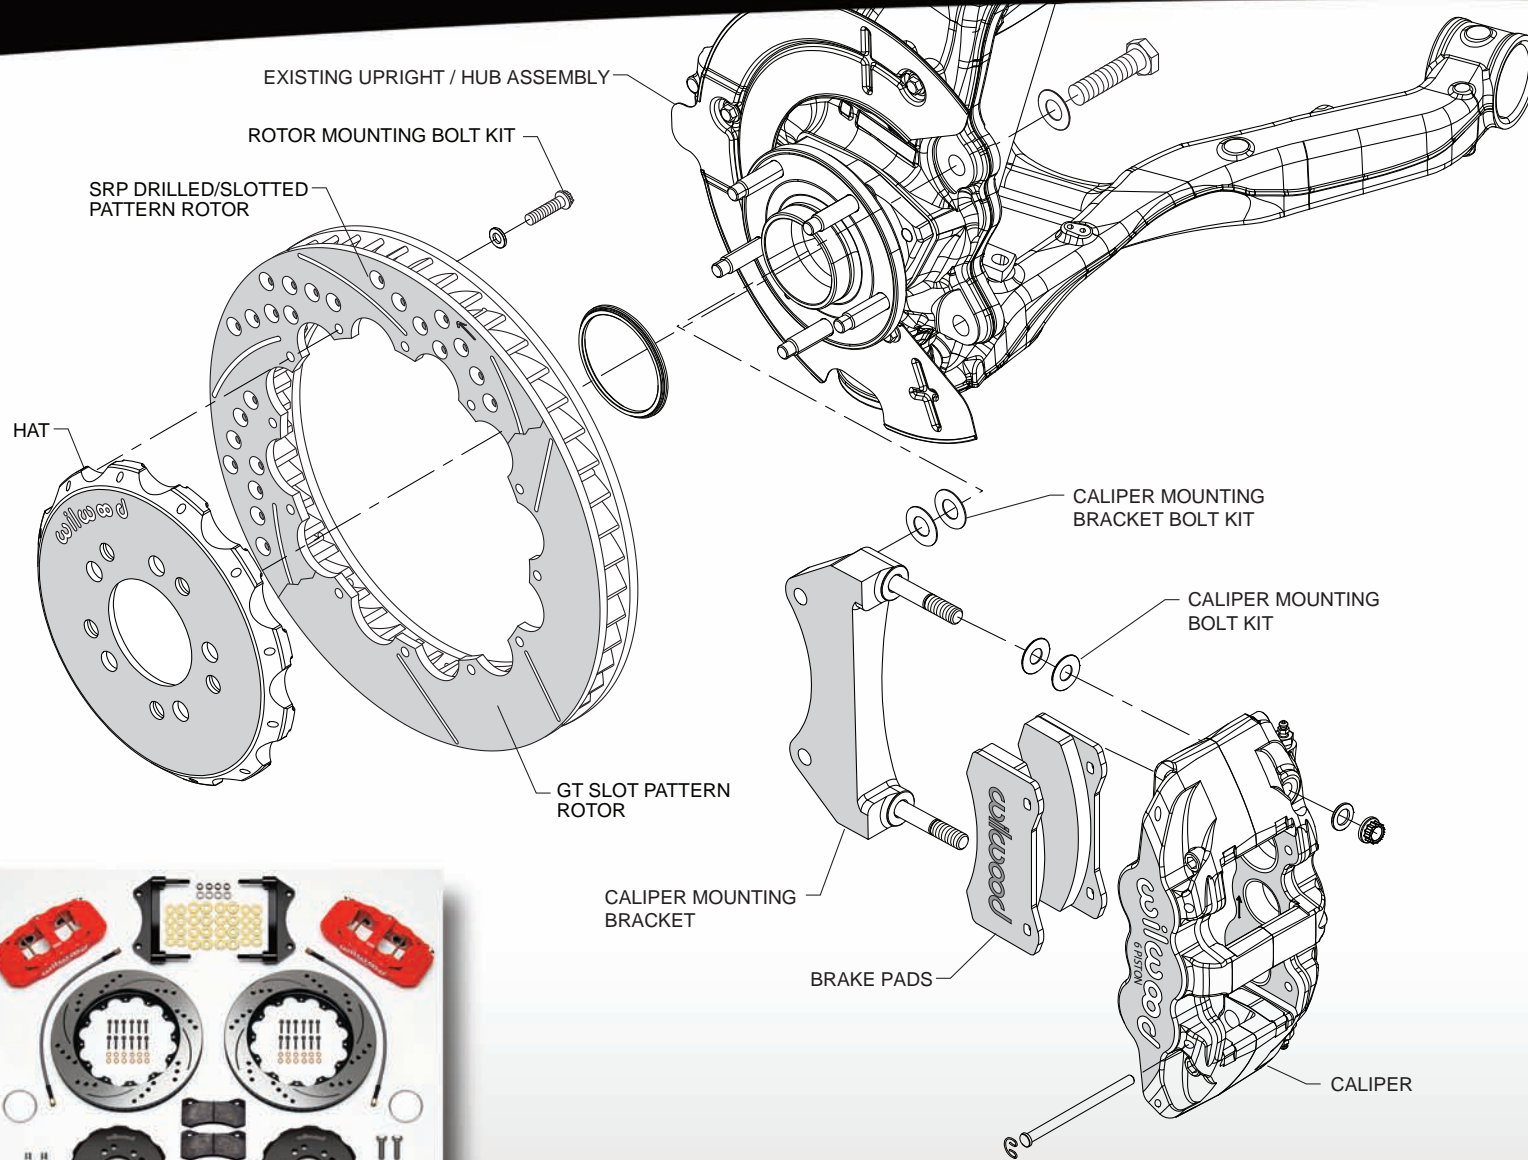

PLEASE CHECK: WILWOOD ALWAYS RECOMMENDS CHECKING www.wilwood.com FOR COMPLETE YEAR/MAKE/MODEL APPLICATION DATA AND SPECIFIC WHEEL CLEARANCE REQUIREMENTS.

ORDERING INFORMATION:

PART NUMBER	DESCRIPTION
140-13697	Front Kit, All C7 with Black Aerolite 6R Calipers, 14.25" GT Spec 37 rotors, BP-20 Smart Pads
140-13697-D	Front Kit, All C7 with Black Aerolite 6R Calipers, 14.25" SRP Spec 37 rotors, BP-10 Smart Pads
140-13697-R	Front Kit, All C7 with Red Aerolite 6R Calipers, 14.25" GT Spec 37 rotors, BP-20 Smart Pads
140-13697-DR	Front Kit, All C7 with Red Aerolite 6R Calipers, 14.25" SRP Spec 37 rotors, BP-10 Smart Pads
140-13697-N	Front Kit, All C7 with Quick-Silver Aerolite 6R Calipers, 14.25" GT Spec 37 rotors, BP-20 Smart Pads
140-13697-DN	Front Kit, All C7 with Quick-Silver Aerolite 6R Calipers, 14.25" SRP Spec 37 rotors, BP-10 Smart Pads
140-13911	Front Kit, All C7 with Black Aerolite 6R Calipers, 15.00" GT Spec 37 rotors, BP-20 Smart Pads
140-13911-D	Front Kit, All C7 with Black Aerolite 6R Calipers, 15.00" SRP Spec 37 rotors, BP-10 Smart Pads
140-13911-R	Front Kit, All C7 with Red Aerolite 6R Calipers, 15.00" GT Spec 37 rotors, BP-20 Smart Pads
140-13911-DR	Front Kit, All C7 with Red Aerolite 6R Calipers, 15.00" SRP Spec 37 rotors, BP-10 Smart Pads
140-13911-N	Front Kit, All C7 with Quick-Silver Aerolite 6R Calipers, 15.00" GT Spec 37 rotors, BP-20 Smart Pads
140-13911-DN	Front Kit, All C7 with Quick-Silver Aerolite 6R Calipers, 15.00" SRP Spec 37 rotors, BP-10 Smart Pads