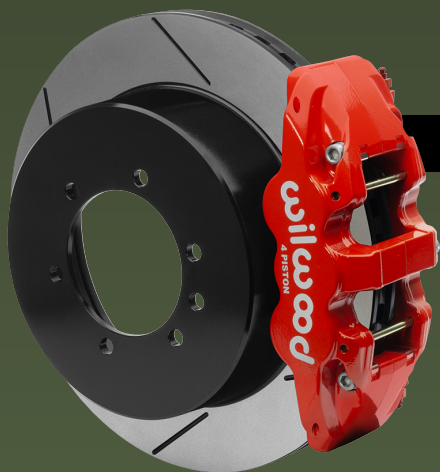

NISSAN PATROL Y61

BRAKE KITS

FITS ALL Y61 MODELS
1997 - PRESENT

FRONT KIT

- AER06 forged aluminum radial mount front calipers with direct-fit brackets
- Forged aluminum alloy front rotor hat
- Wilwood Spec37 iron vented rotor 14.25" X 1.25" (362mm X 32mm)
- Order part number 140-15525 / -R

REAR KIT

- AER04 forged aluminum radial mount rear calipers with direct-fit brackets
- Wilwood Spec37 iron vented rotor 14.25" X 1.10" (362mm X 28mm)
- Retains full use of the factory parking brake
- Order part number 140-15597 / -R

25%

IMPROVEMENT IN
BRAKE TORQUE

25%

INCREASE IN
PAD VOLUME

+FEATURES

- Rated for vehicles up to 7,000lbs GVWR
- Fits most 18" and larger wheels
- Kits are fully compatible with factory master cylinder and ABS system controls
- Forged aluminum alloy caliper housings with corrosion-resistant hardware
- Long-wearing and quiet front and rear Wilwood BP-20 SmartPads
- Includes front and rear DOT-certified stainless steel hydraulic brake lines