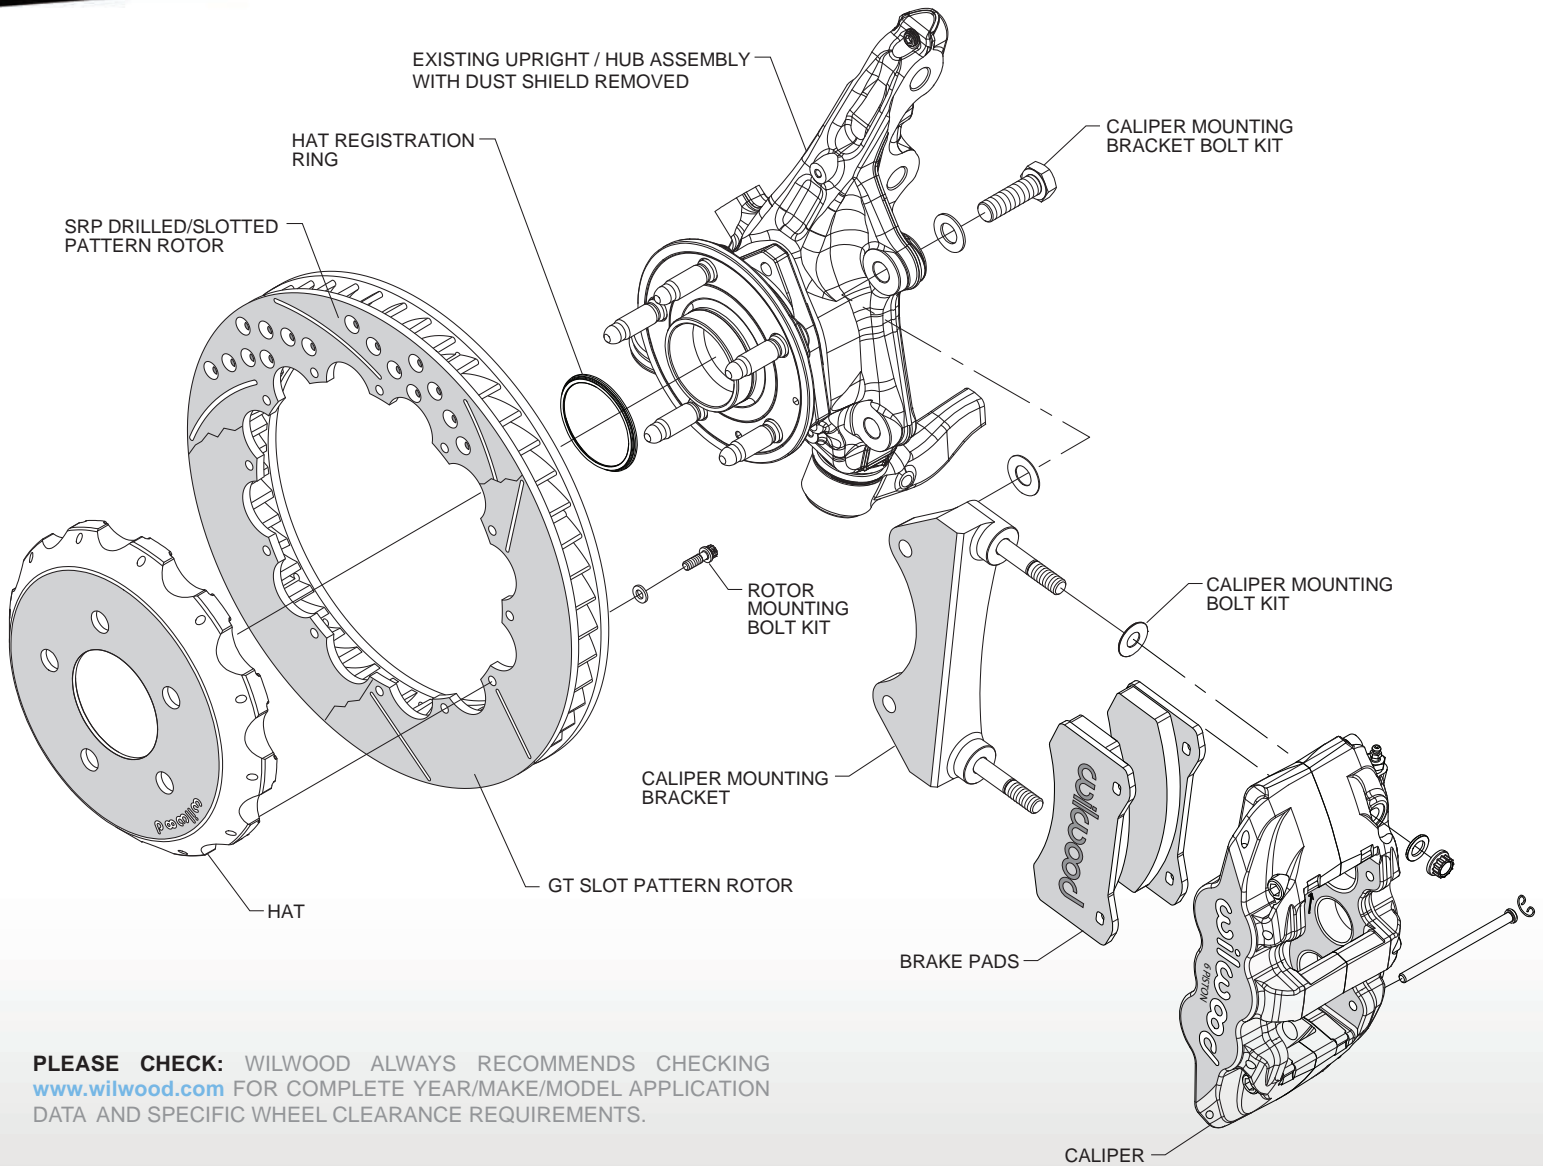

PLEASE CHECK: WILWOOD ALWAYS RECOMMENDS CHECKING www.wilwood.com FOR COMPLETE YEAR/MAKE/MODEL APPLICATION DATA AND SPECIFIC WHEEL CLEARANCE REQUIREMENTS.

ORDERING INFORMATION: Complete Front Brake Kits for 2016 Chevrolet Camaro

PART NUMBER	DESCRIPTION	CALIPER FINISH
140-14288	Aerolite 6R Calipers, 14.00" Spec37 GT Competition Series Rotors	Black Powder Coat
140-14288-D	Aerolite 6R Calipers, 14.00" Spec37 SRP Drilled and Slotted Rotors	Black Powder Coat
140-14288-R	Aerolite 6R Calipers, 14.00" Spec37 GT Competition Series Rotors	Red Powder Coat
140-14288-DR	Aerolite 6R Calipers, 14.00" Spec37 SRP Drilled and Slotted Rotors	Red Powder Coat
140-14289	Aerolite 6R Calipers, 15.00" Spec37 GT Competition Series Rotors	Black Powder Coat
140-14289-D	Aerolite 6R Calipers, 15.00" Spec37 SRP Drilled and Slotted Rotors	Black Powder Coat
140-14289-R	Aerolite 6R Calipers, 15.00" Spec37 GT Competition Series Rotors	Red Powder Coat
140-14289-DR	Aerolite 6R Calipers, 15.00" Spec37 SRP Drilled and Slotted Rotors	Red Powder Coat