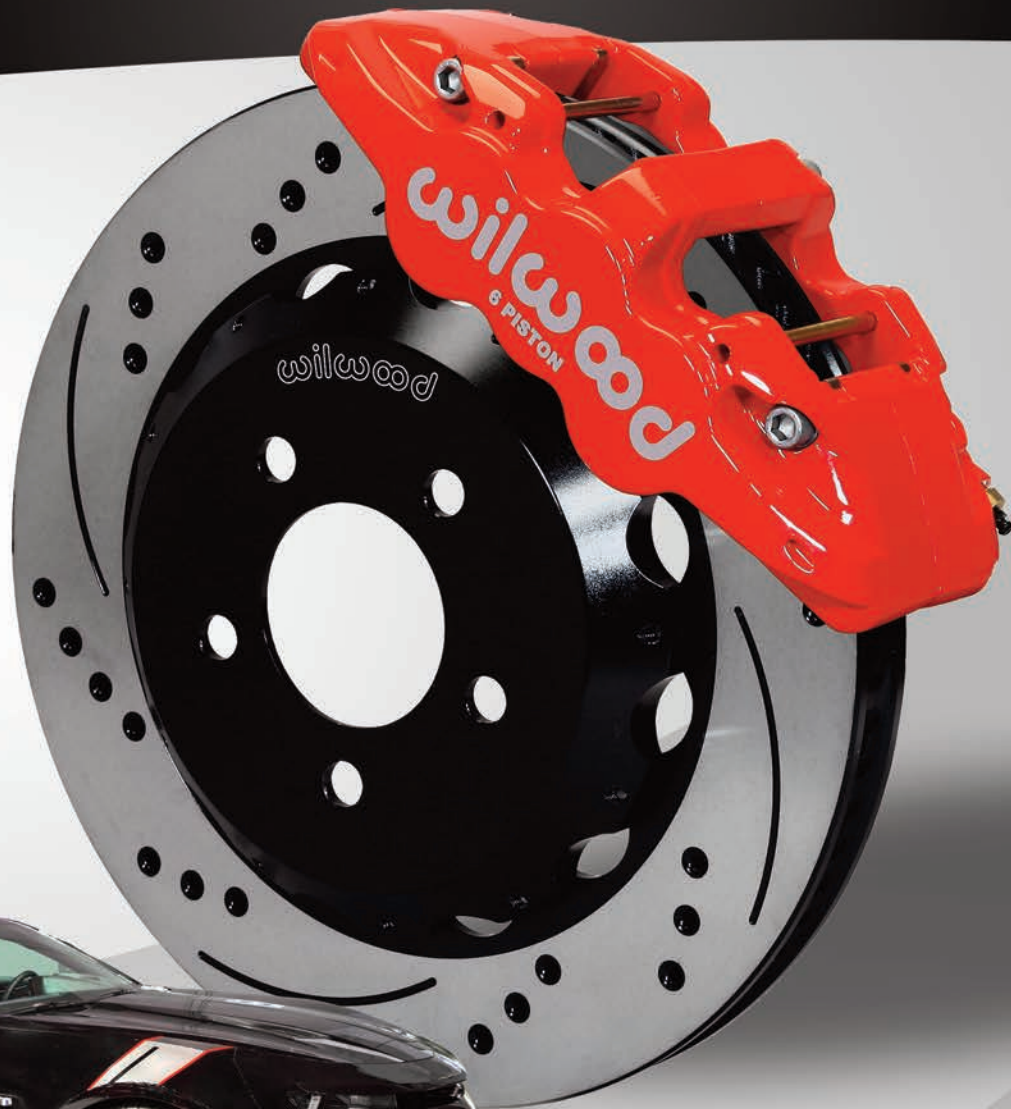

Aerolite 6R Front Brake

kits for the 2016 Chevrolet Camaro combine cutting-edge technology with high-tech styling to deliver track proven endurance and big brake performance for the street, track or show.

Kit Features

- Aerolite six piston radial mount forged aluminum calipers with stainless steel pistons
- Available in our signature gloss black, competition red and 22 additional color options
- BP-10 metallic – composite compound *SmartPads*
- **Spec37** alloy GT slotted or SRP drilled and slotted directional vane rotors in 14" or 15" diameter
- Two-piece rotor mounting with weight-saving aluminum hats
- Fully compatible with factory master cylinder output and all ABS system controls
- All-inclusive kit complete with DOT approved stainless steel braided flexlines and hardware
- Kits include a detailed guide with step-by-step instructions of the fully bolt-on installation
- Easily configured for dedicated track use with race-only pads and Thermlock® pistons